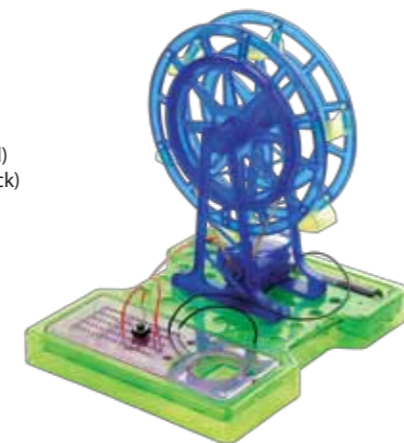

Ferris Wheel

- 5 x Wire Contact Plates
- 1 x On/Off Button
- 1 x Large Base
- 1 x Small Base
- 2 x Electrical Wires (Red)
- 2 x Electrical Wires (Black)
- 2 x Wheels
- 2 x Stands
- 6 x Seats
- 1 x Motor with Wires
- 1 x Rubber Band
- 1 x Wheel Mount