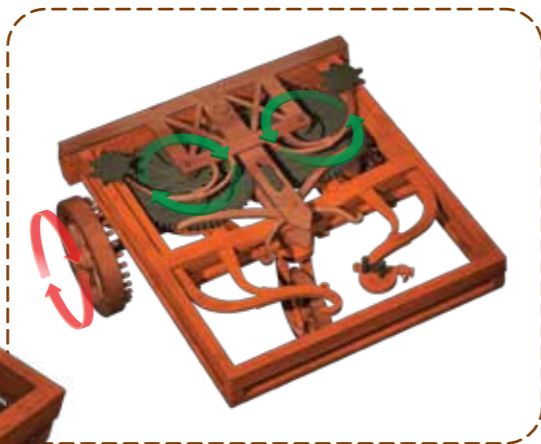

DV008 8+

Paddleboat

In Leonardo da Vinci's time, nautical expedition was the most expedient method of communicating with the world. Da Vinci brought forth plans for a boat with large wheel-shaped paddles that would propel it through water. The boat was relatively fast and easy to navigate using footpedals to turn rotating paddles that would move the boat. Da Vinci took inspiration from shape and movement of fish and modeled his paddleboat with a tapered bow.