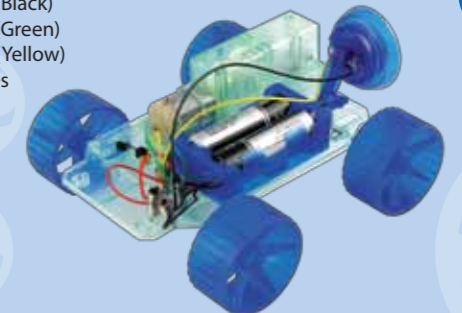

Robotic Beeper

- 4 x Wire Springs
- 1 x On / Off Button
- 1 x Gear Box
- 1 x Chassis
- 1 x Leaf Switch
- 1 x Slide Switch
- 2 x Electrical Wires (Red)
- 3 x Electrical Wires (Black)
- 3 x Electrical Wires (Green)
- 2 x Electrical Wires (Yellow)
- 1 x Motor with Wires
- 1 x Battery Box
- 2 x Axials
- 2 x Pushing Rods
- 4 x Wheels
- 1 x Buzzer