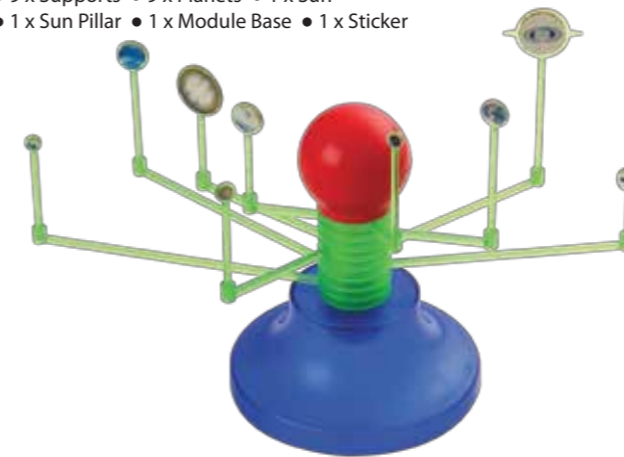

CS020 6+

Mini Solar System

- 9 x Supports
- 9 x Planets
- 1 x Sun
- 1 x Sun Pillar
- 1 x Module Base
- 1 x Sticker