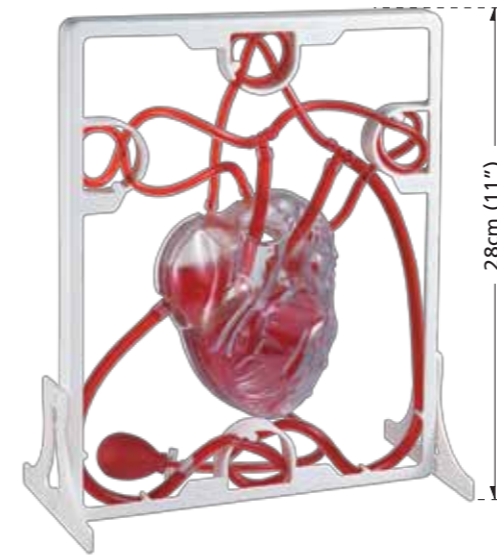

- Hand Painted in Vivid & Natural Colours
- 8 Dissectible Parts
- ABS Base
- Fully Illustrated Colour Instruction Manual

MK050 8+

11 pc 50cm (20") Human Anatomy Model

- Hand Painted in Vivid & Natural Colours
- 11 Dissectible Parts
- ABS Base
- Fully Illustrated Colour Instruction Manual

MK019 8+

Pumping Heart

- Features:
- A 3-D working plastic heart model with clear chambers
 - Squeeze bulb pumps simulated blood through clear heart chambers just like real one
 - Complete heart model scale with display stand
 - Complete instruction manual
 - easy to assemble
 - Acrylic Paints and Brush included
- (3) Tubing Connectors
 - (4) Valve - Long Stem
 - Valve - Short Stem
 - (6) Valve Plugs (5 are used and the 6th is a spare)
 - (5) Steel Balls
 - Atrial Chambers Assembly
 - Ventricle Chambers Assembly
 - Frame Assembly
 - Squeeze Bulb
 - Squeeze Bulb Connector
 - (2) T-Couplings
 - Small Diameter Plastic Tubing
 - Large Diameter Plastic Tubing
 - Package Red Food Colouring Dye
 - Display Stand
 - Brush