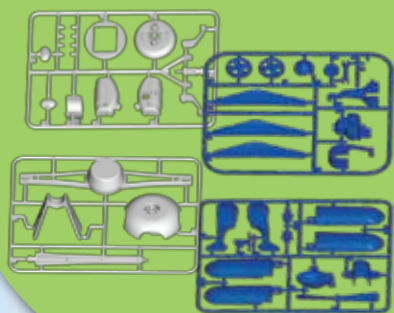

ECO Science

EL315 10+

6 in 1 Solar Kit

This DIY Solar Kit enables children assembling the parts and transforming into six (6) different types of motor-driven apparatus actuated by Solar Power! (Solar Robot, Solar Wheeler, Solar Windmill, Solar Plane, Solar Helicopter, Solar Airboat)

Includes:

- 1 Mini motor
- 1 Solar panel
- 44 pcs of plastic components
- Instruction manual

Solar Kit Parts

Build 6 different models