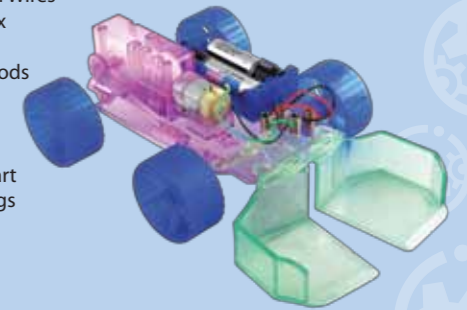

CS007 6+

Water Spring

- 1 x Fountain Mouth
- 1 x Fountain Cover
- 1 x Fountain Holder
- 1 x Tube
- 1 x Air Pump
- 1 x Air Pump Handle

CS008 6+

Robotic Catcher

- 1 x Slide Switch
- 1 x On / Off Button
- 1 x Gear Box
- 1 x Chassis
- 2 x Electrical Wires (Red)
- 2 x Electrical Wires (Black)
- 2 x Electrical Wires (Green)
- 1 x Motor with Wires
- 1 x Battery Box
- 2 x Axials
- 2 x Pushing Rods
- 4 x Wheels
- 2 x Catchers
- 3 x Balls
- 1 x Pushing Part
- 4 x Wire Springs