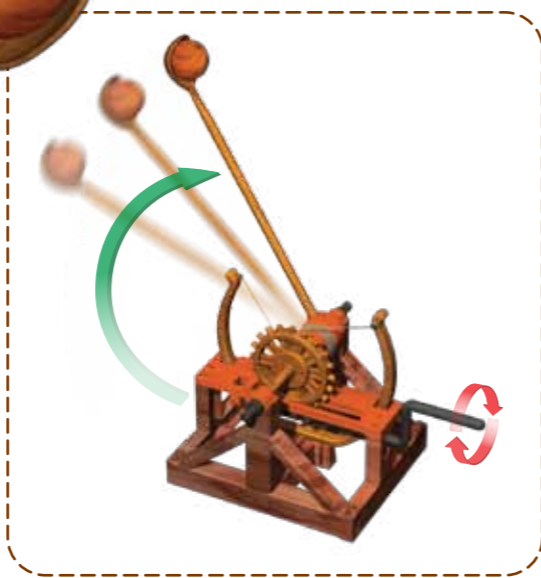

Self-Propelled Cart

Leonardo da Vinci designed the first self-propelled cart capable of moving without being pushed or pulled manually. This precursor to the automobile was one of the many inventions that Da Vinci created dealing with locomotion and transportation. The cart was powered by coiled springs and also featured steering and brake mechanisms. When the brake was released, the cart would propel forward, and steering was programmable to go either straight or at pre-set angles.

DV010 8+

Catapult

Leonardo da Vinci improved upon the already-established catapult design when he introduced his own vision to the age-old military launching device. The plans for the new catapult employed a hand-crank that caused tension on the throw arm before releasing a projectile. His unique spring design produces a large amount of energy in order to propel stone projectiles or incendiary materials over great distances.