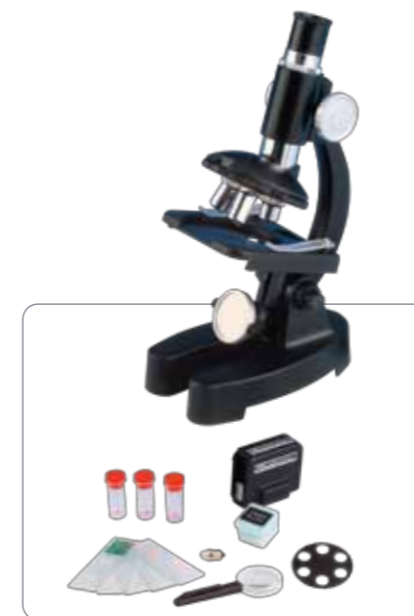

- 23cm (9") Microscope with Huygens' Eyepiece and Colour Filter • Micro Data Bank® • Micro Slicer® • (12) Blank Slides • (12) Cover Glasses • (12) Static Slide Covers • (12) Blank Labels • Petri Dish with Magnifier® • (4) Collecting Vials • Tweezers • Needle • Scalpel • Stirring Rod • Spare Bulb • Instruction Manual

- 23cm (9") 5 IN 1 Microscope with Micro viewer • Microphoto • Projector and Drawing Device • Micro Slicer® • Micro Ruler, Adapter • (2) Glass Prepared Slides • (8) Blank Slides • (12) Cover Glasses • Glass Bowl, Glass Test Tube with Stopper • (2) Collecting Vials • (1) Collecting Container • Petri Dish with Magnifier® • Tweezers • (2) Needles • Scalpel, Dropper • Condenser Lens Cap • Spare Bulb • Instruction Manual

- 30cm (12") Two Way Microscope with Viewer and Projector • Micro Hatchery® • (6) Prepared Slides • (12) Blank Slides • (12) Cover Glasses • (12) Static Slide Covers • (12) Blank Labels • Petri Dish with Magnifier® • (4) Collecting Containers • (2) 10mL Graduated Cylinders • (4) Collecting Vials • Tweezers • Needle • Spatula • Scalpel • Dropper • Stirring Rod • 3x • 6x Magnifier • Condenser Lens Cap • Safety Goggles • Spare Bulb • Instruction Manual

- 27cm (11") Die Cast Metal Body Microscope with Huygen's Eyepiece and Color Filters • Micro Data Bank® • Micro Slicer® • Micro Hatchery® • (12) Blank Slides • (24) Blank Labels • (24) Static Slide Covers • (24) Cover Glasses • (4) Collecting Vials • (2) 10mL Graduated Cylinders • Stirring Rod • Petri Dish with Magnifier® • Scalpel • Needle • Tweezers • 3x • 6x Magnifier • Instruction Manual