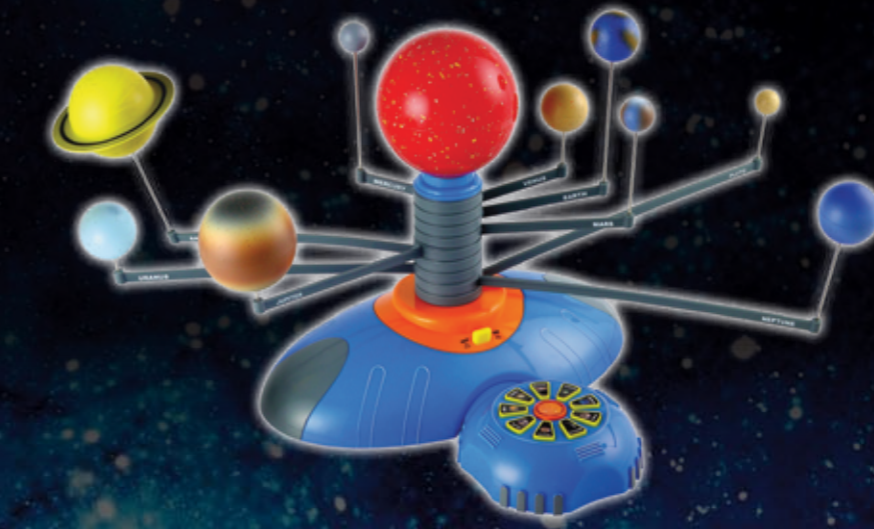

CyberSky provides an excellent way to learn about astronomy and to explore the wonders of the sky visible in the distant past, the present, and the far off future. It displays accurate charts of the sky as seen from any location on the earth.

EL185 8+

Explorer Projector

- Explorer Projector • 40 Color images of space objects and sea creatures • Instruction Manual

G1509 8+

Galaxy Explorer Planetarium

- Projects Stars Constellations on your ceiling and walls • Soothing color-change mode for night-light • Star Fact Narration • Play your own Music or Sound through the Audio-in Device and Built-in Speaker • Includes Red-dot Star Pointer • Instruction Manual • CyberSky CD ROM

GE018 8+

Galaxy Star Finder

- Observe and search for the dream stars, planets and constellations in the comfort of your home

- Star Projector • Rotational On/Off Switch • Light On/Off Switch • Instructional Pointer • Instruction Manual • CyberSky CD ROM

GE038 8+

Star Projector

- Optical quality lens system • Adjustable focus • Adjustable projection angle • 30 minute auto shut off function • Optimum projection distance: 1.5 - 2.0 meter

- Projector • Two interchangeable discs with the fixed star of northern hemisphere • Space Map • Instruction Manual