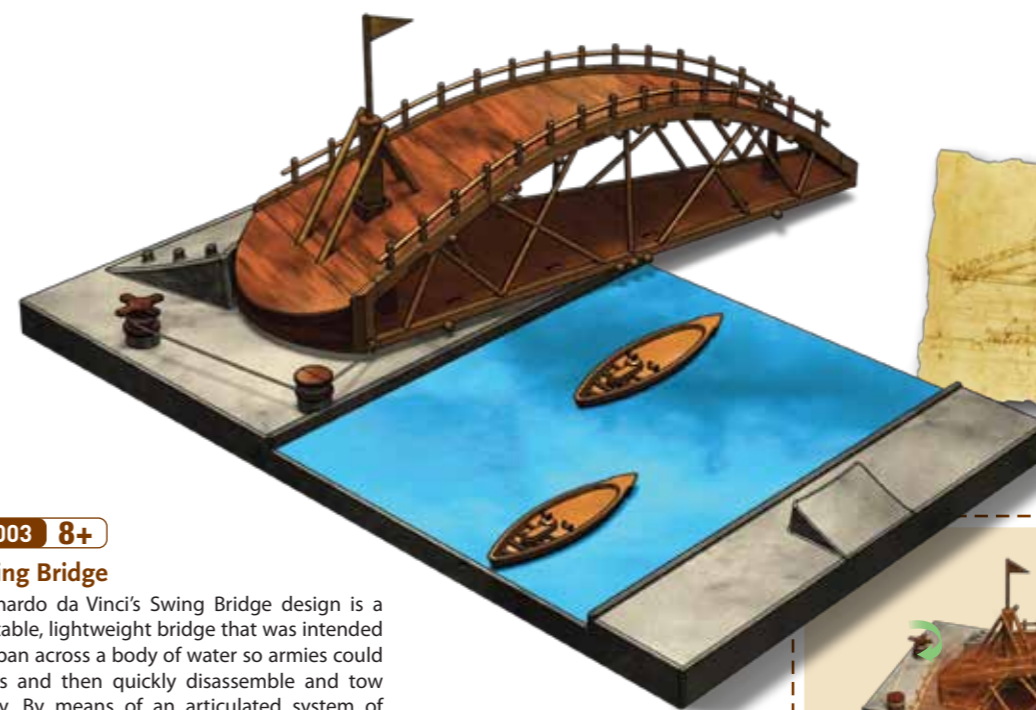

DV003 8+

Swing Bridge

Leonardo da Vinci's Swing Bridge design is a portable, lightweight bridge that was intended to span across a body of water so armies could cross and then quickly disassemble and tow away. By means of an articulated system of winches and wheels, the bridge was designed to rotate 90 degrees. To maintain the bridge's balance during the opening phase, and to prevent the whole structure giving way beneath its own forward weight, da Vinci provided a caisson full of stones to act as a countermand until the bridge came to rest on the opposite bank. Equipped with a rope and wheels, the lightweight bridge was made for easy transport.