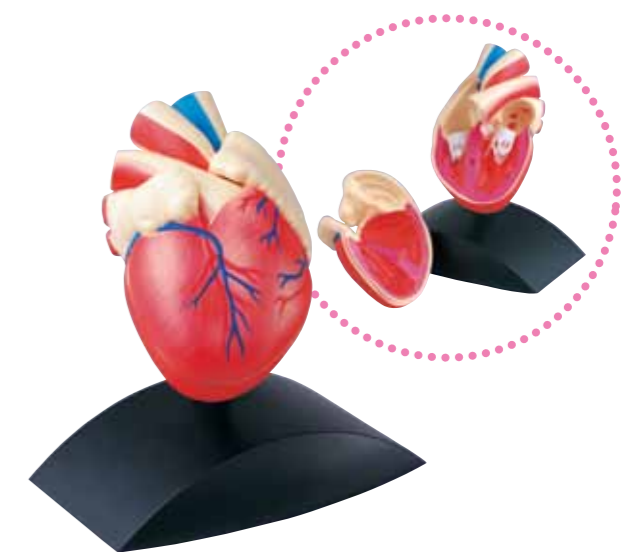

MK019 8+

Pumping Heart

- Features:
- A 3-D working plastic heart model with clear chambers
 - Squeeze bulb pumps simulated blood through clear heart chambers just like real one
 - Complete heart model scale with display stand
 - Complete instruction manual
 - easy to assemble
 - Acrylic Paints and Brush included
- (3) Tubing Connectors
 - (4) Valve - Long Stem
 - Valve - Short Stem
 - (6) Valve Plugs (5 are used and the 6th is a spare)
 - (5) Steel Balls
 - Atrial Chambers Assembly
 - Ventricle Chambers Assembly
 - Frame Assembly
 - Squeeze Bulb
 - Squeeze Bulb Connector
 - (2) T-Couplings
 - Small Diameter Plastic Tubing
 - Large Diameter Plastic Tubing
 - Package Red Food Colouring Dye
 - Display Stand
 - Brush

PD002 7+

Heart Model (scale 1:1)

- Full Size Heart Model
- Durable ABS Base
- Detachable Cover Piece & Valves
- Highly Realistic Decoration

SK046 8+

46cm (18") Mini-Skeleton

- Real Life Model
- Durable Parts
- An Unique Design with Sturdy Stand