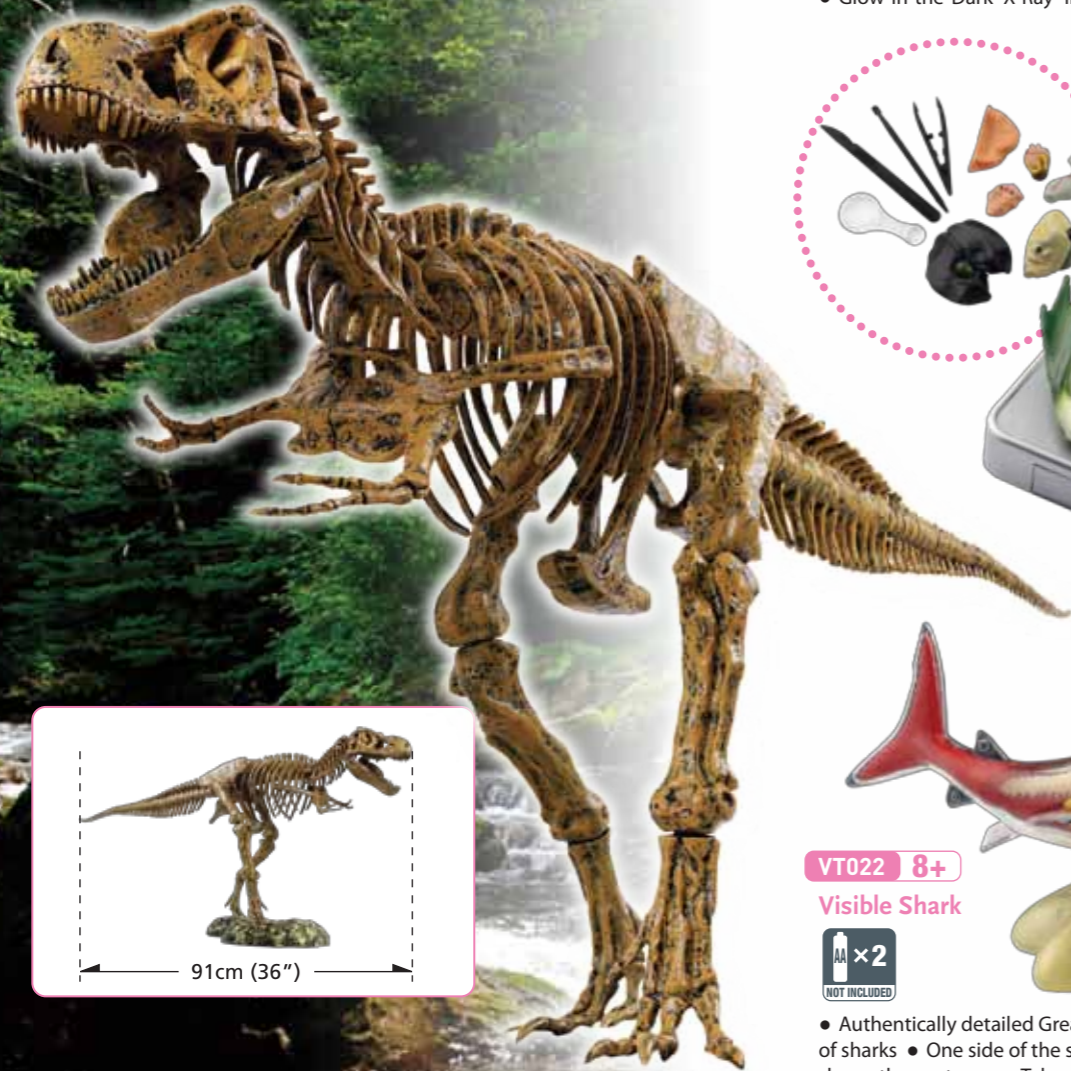

VT026 8+

Tyrannosaurus Rex Skeleton

- 51 pcs Realistic Fossil Skeleton model of Tyrannosaurus Rex (T-Rex)
- Display Stand • Assembly Instructions