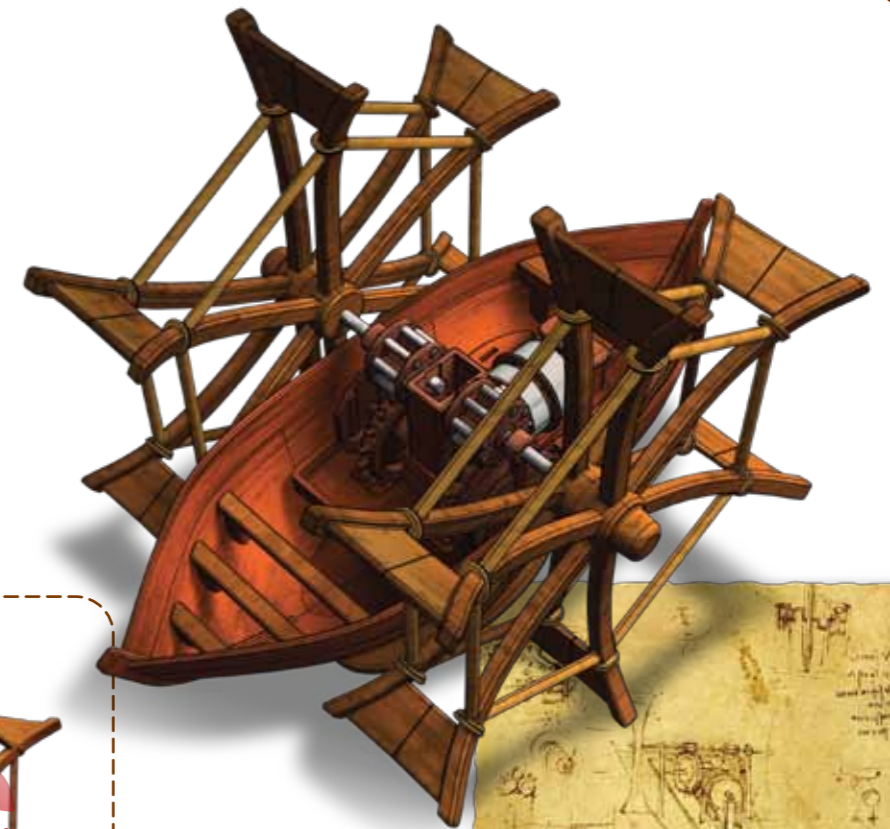

DV008 8+

Paddleboat

In Leonardo da Vinci's time, nautical expedition was the most expedient method of communicating with the world. Da Vinci brought forth plans for a boat with large wheel-shaped paddles that would propel it through water. The boat was relatively fast and easy to navigate using footpedals to turn rotating paddles that would move the boat. Da Vinci took inspiration from shape and movement of fish and modeled his paddleboat with a tapered bow.