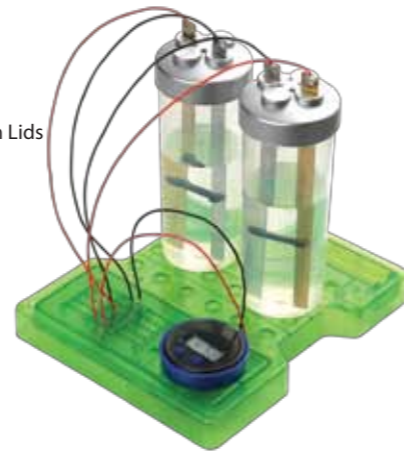

Cool Science

CS002 6+

Liquid Clock

- 5 x Wire Contact Plates
- 1 x Clock Module
- 1 x Large Base
- 1 x Small Base
- 1 x Clock Module Base
- 2 x Water Columns with Lids
- 2 x Zinc Electrodes
- 2 x Copper Electrodes